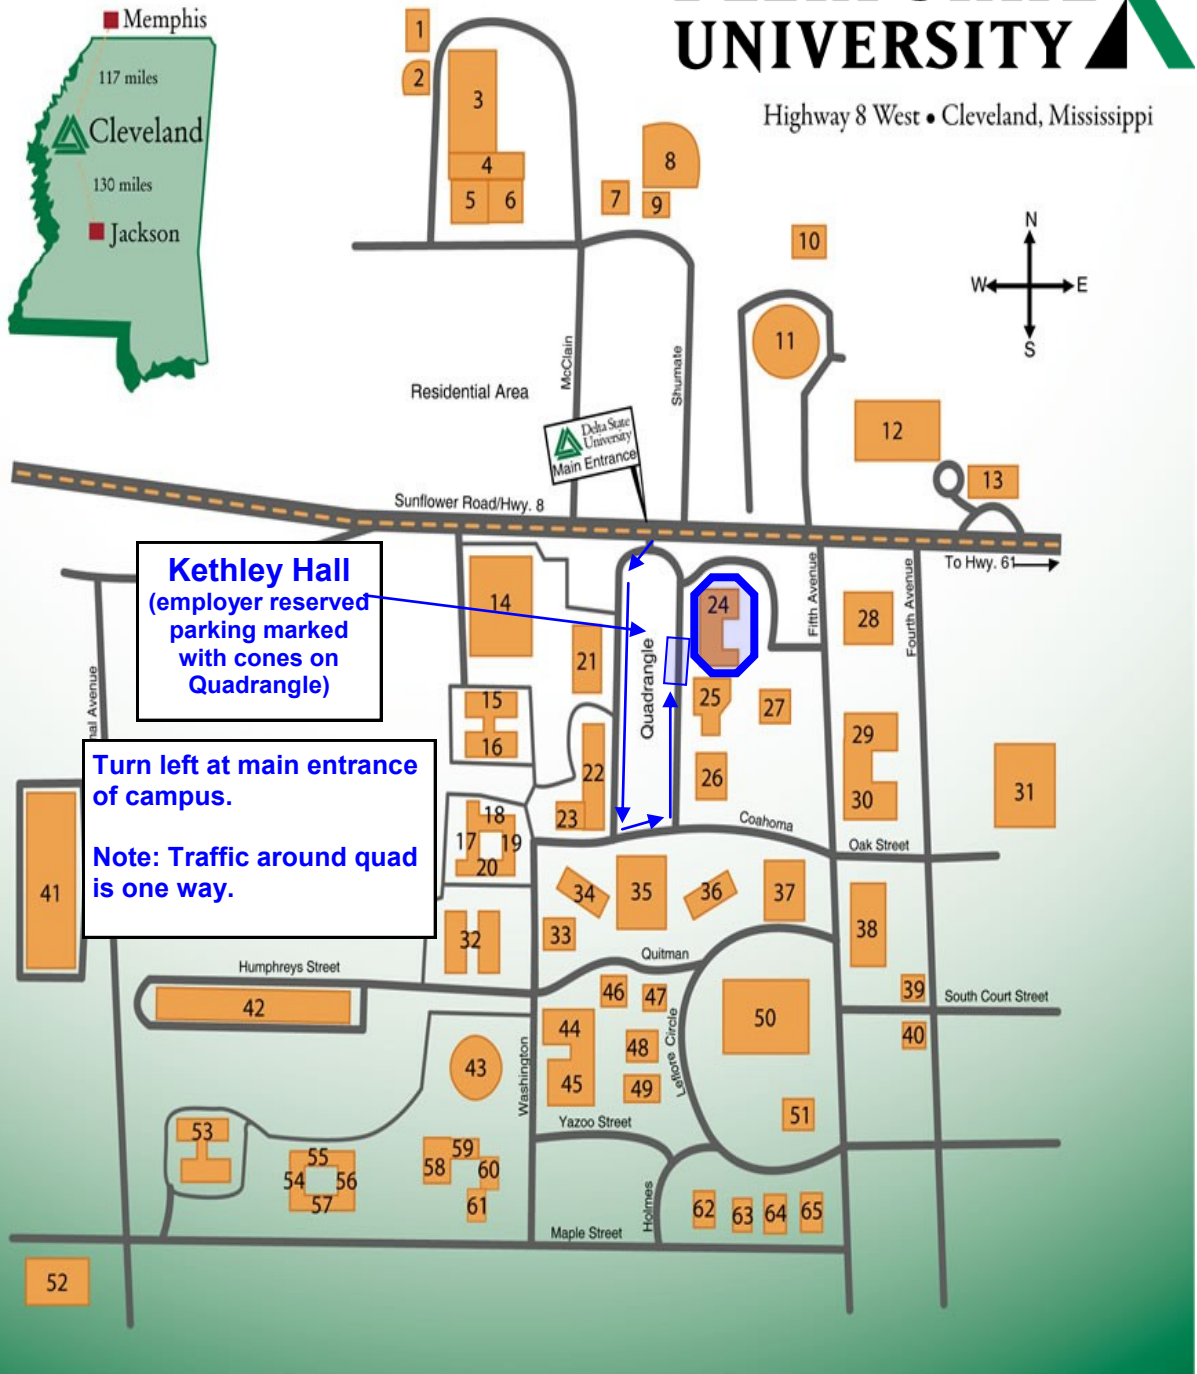

DELTA STATE UNIVERSITY

Highway 8 West • Cleveland, Mississippi

1. Delta State Soccer Field
2. University Field - Softball
3. Travis E. Parker Field - Football
4. Billy Dorgan, Jr. Student Performance Center
5. Chadwick Dickson Intercollegiate Athletic Building
6. J.A. "Bud" Thigpen, Jr. Baseball Annex
7. Bryce Griffis Practice Center
8. Dave "Boo" Ferriss Field - Baseball
9. Robert L. Crawford Center & Dave "Boo" Ferriss Museum
10. Darrell Foreman Golf Course
11. Walter Sillers Coliseum
12. Kent Wyatt Hall
13. Hugh Ellis Walker Alumni Foundation House
14. Bologna Performing Arts Center
15. Harkins Residence Hall - Women
16. Lawler Residence Hall - Women

17. Hammett Residence Hall - Women
18. Tatum Residence Hall - Women
19. Cain Residence Hall - Women
20. Fugler Residence Hall - Women
21. William H. Zeigel Music Center
22. Thomas L. Bailey Hall
23. Hamilton-White Child Development Center
24. W.M. Kethley Hall
25. Fielding L. Wright Art Center/Holcombe-Norwood Hall
26. James W. Broom Hall/Kathryn Keener Hall
27. E.R. Jobe Hall
28. James M. Ewing Hall
29. Eleanor Boyd Walters Hall
30. R.L. Caylor Hall
31. School of Nursing
32. Brumby-Castle Residence Hall - Women
33. O.W. Reily Student Health Center

34. Ward Residence Hall - Women
35. H. L. Nowell Student Union
36. Cleveland Residence Hall - Women
37. Charles W. Capps, Jr. Archives & Museum
38. Gibson-Gunn Aviation Building
39. Wesley Foundation
40. Baptist Student Center
41. E. B. Hill/Canal Street Student Apartments
42. Humphreys Street/ Cafeteria Student Apartments
43. Young-Mauldin Dining Hall
44. Forest Earl Wyatt Gymnasium
45. Aquatics Center
46. Odealier J. Morgan Laundry
47. Lena Roberts Sillers Chapel
48. George B. Walker Natatorium
49. Whitfield Gymnasium
50. Roberts-LaForge Library